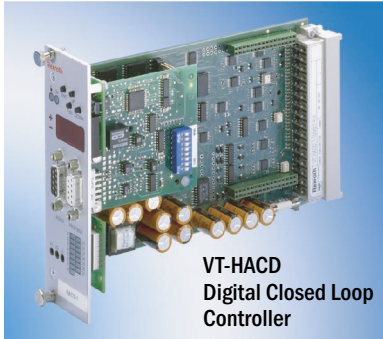

VT-HACD
Digital Closed Loop
Controller

The VT-HACD digital hydraulic axis controller from Bosch Rexroth offers sophisticated control in a compact format.

- Easy-to-use Window's-based BODAC interface software available free of charge
- DeviceNet, Profibus or CAN bus communication
- One micron position control, independent of load change
- Force limiting capability with bumpless transition between control loops

4WRPEH
Proportional
Valve

For the ultimate in precision control, use Rexroth's **CST4** hydraulic servo cylinders in conjunction with the VT-HACD controller. Because the valves can be directly mounted onto the CST4 cylinders, a quicker and more accurate response is achieved. Or, for an "off-the-shelf" and highly accurate alternative, use Rexroth's CDT4 hydraulic servo cylinders, a cost-effective solution readily available for quick delivery.

CST4
Hydraulic
Servo
Cylinder

4WREE
Proportional
Valve

Rexroth's **4WRPEH** servo solenoid valves with on-board electronics combine high power density, good controllability, and high dynamic response. The **4WREE** direct-operated proportional directional valve is a stock item at Airline and is another cost-effective choice for many applications.