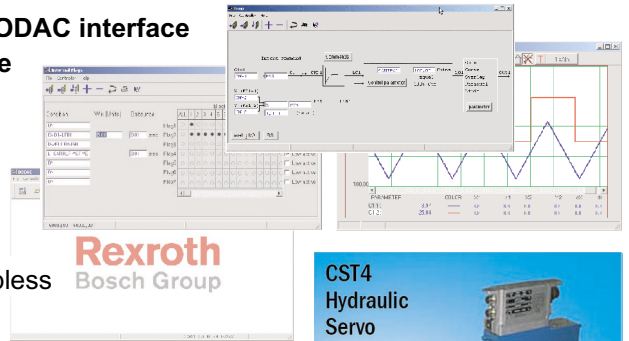

VT-HACD
Digital Closed Loop
Controller

The VT-HACD digital hydraulic axis controller from Bosch Rexroth offers sophisticated control in a compact format.

- Easy-to-use Window's-based BODAC interface software available free of charge
- DeviceNet, Profibus or CAN bus communication
- One micron position control, independent of load change
- Force limiting capability with bumpless transition between control loops

4WRPEH
Proportional
Valve

For the ultimate in precision control, use Rexroth's **CST4** hydraulic servo cylinders in conjunction with the VT-HACD controller. Because the valves can be directly mounted onto the CST4 cylinders, a quicker and more accurate response is achieved. Or, for an "off-the-shelf" and highly accurate alternative, use Rexroth's CDT4 hydraulic servo cylinders, a cost-effective solution readily available for quick delivery.

CST4
Hydraulic
Servo
Cylinder

4WREE
Proportional
Valve

Rexroth's **4WRPEH** servo solenoid valves with on-board electronics combine high power density, good controllability, and high dynamic response. The **4WREE** direct-operated proportional directional valve is a stock item at Airline and is another cost-effective choice for many applications.