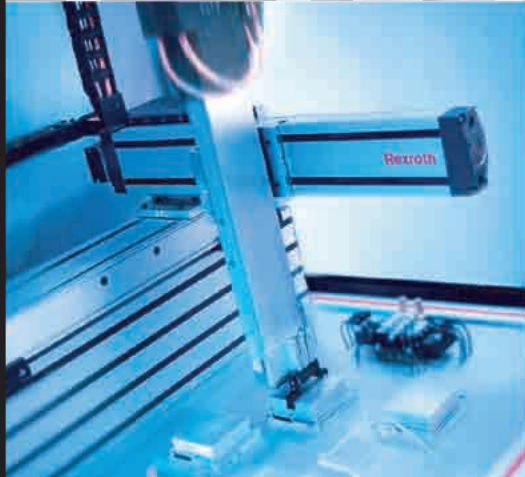

Airline also represents these and other leading manufacturers:

Airline's Headquarters:
3557 Progress Drive
Bensalem, PA 19020

Toll Free: (800) 999-7378
www.airlinehyd.com