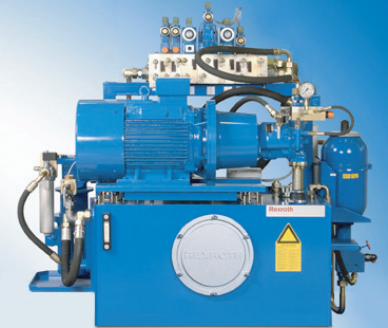

Airline also represents these and other leading manufacturers:

Airline's Headquarters:
3557 Progress Drive
Bensalem, PA 19020

Toll Free: (800) 999-7378
www.airlinehyd.com