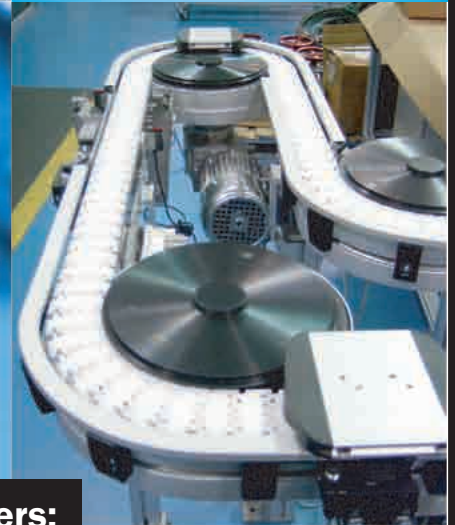

Airline also represents these and other leading manufacturers:

Airline's Headquarters:
3557 Progress Drive
Bensalem, PA 19020

Toll Free: (800) 999-7378
www.airlinehyd.com