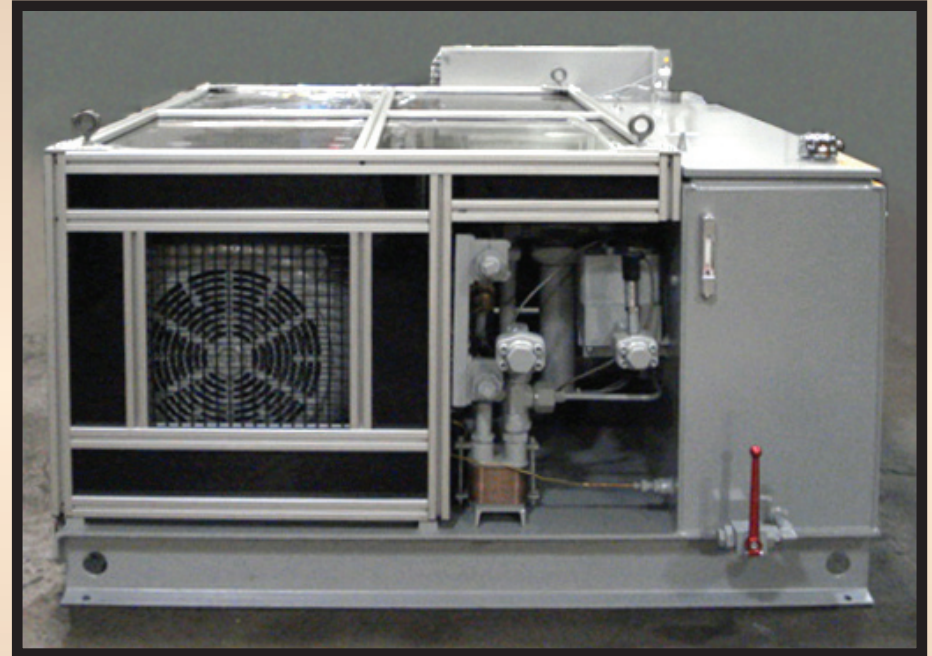

Hydraulic Power Unit with Sound Enclosure

Hydraulic power unit integrated
with Bosch Rexroth extruded
aluminum structure to reduce
noise levels

Call **1-800-999-SERV (7378)**

www.airlinehyd.com