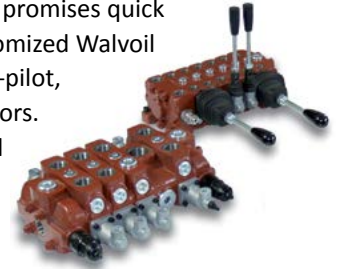

Walvoil Sectional Valves

Airline's stocking/build program promises quick delivery on off-the-shelf or customized Walvoil DLS8 and SDS150 with cable, air-pilot, proportional and manual operators. Load sensing and open or closed center assemblies are available (for use with variable or fixed displacement pumps).