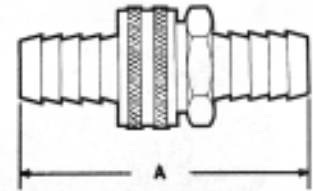

21A HOSE WYE

PART NUMBER	HOSE THREAD
21A-12	3/4

22A FEMALE HOSE TO FEMALE HOSE

PART NUMBER	HOSE THREAD	A	HEX
22A-12	3/4X3/4	1.25	1-1/4

22AS FEMALE HOSE TO FEMALE HOSE, SWIVEL

PART NUMBER	HOSE THREAD	A
22AS-12E	3/4X3/4	1.21

23A MALE HOSE TO MALE HOSE

PART NUMBER	HOSE THREAD	A	HEX
23A-12	3/4X3/4	1.18	1-1/16

ECD-D PANEL MOUNT DRAIN COOLER FITTING

PART NUMBER	PIPE THREAD	A	HEX
ECD-D	1/2 FPT	.91	1-3/16

46WH FLARE TO FEMALE HOSE

PART NUMBER	FLARE	HOSE THREAD	A	HEX
46WH-612	3/8	3/4	1.31	1-3/16
46WH-812	1/2	3/4	1.41	1-3/16

48WH FLARE TO MALE HOSE

PART NUMBER	FLARE	HOSE THREAD	A	HEX
48WH-612	3/8	3/4	1.44	27/32
48WH-812	1/2	3/4	1.63	27/32

201GH HOSE BARB TO MALE GARDEN HOSE

PART NUMBER	GARDEN HOSE THREAD	HOSE I.D.	A	HEX
STANDARD				
201GH-8E	3/4	1/2	1.72	1-1/16
201GH-10E	3/4	5/8	1.72	1-1/16
201GH-12E	3/4	3/4	1.72	1-1/16
LONG				
201GH-8EX	3/4	1/2	1.93	1-1/16
201GH-10EX	3/4	5/8	1.93	1-1/16
201GH-12EX	3/4	3/4	1.93	1-1/16

202GHS HOSE BARB TO HOSE BARB, SWIVEL

GARDEN HOSE ASSEMBLIES AVAILABLE WITH HEX NUTS
EXTRA LONG LENGTHS AVAILABLE BY SPECIAL ORDER

PART NUMBER	HOSE I.D.	A
STANDARD		
202GHS-88	1/2	3.00
202GHS-1010	5/8	3.00
202GHS-1212	3/4	3.00
LONG		
202GHS-8X	1/2	3.48
202GHS-10X	5/8	3.48
202GHS-12X	3/4	3.48