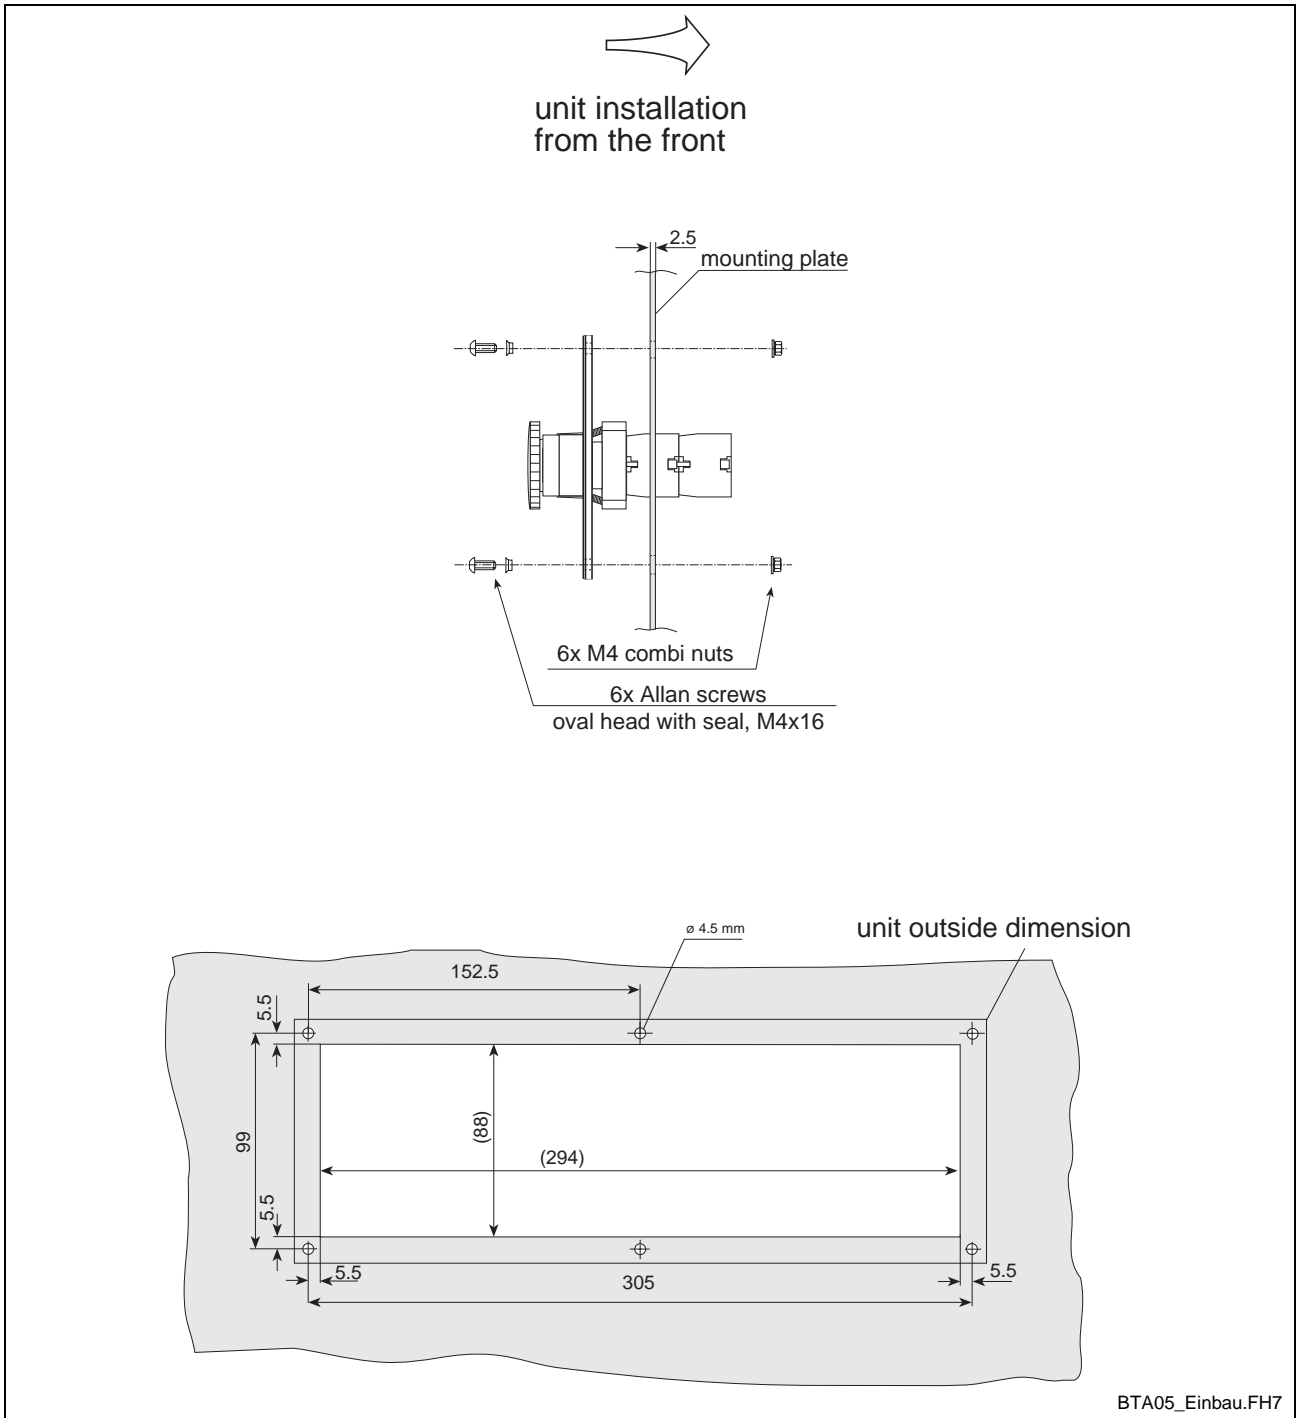

Figure 2-1: Switch configurations of the standard BTA05 unit

3 Dimensions

3.1 Enclosure Dimensions

Figure 3-1: Front panel dimensions

Figure 3-2: Dimensions of the side view

3.2 Mounting Dimensions

Figure 3-3: Mounting dimensions

4 Ordering Information

4.1 Type Code

Figure 4-1: Type code BTA5.2

5 Abbildungsverzeichnis

Figure 1-1: Front view of the BTA05.2 unit 1-1

Figure 2-1: Switch configurations of the standard BTA05 unit 2-1

Figure 3-1: Front panel dimensions 3-1