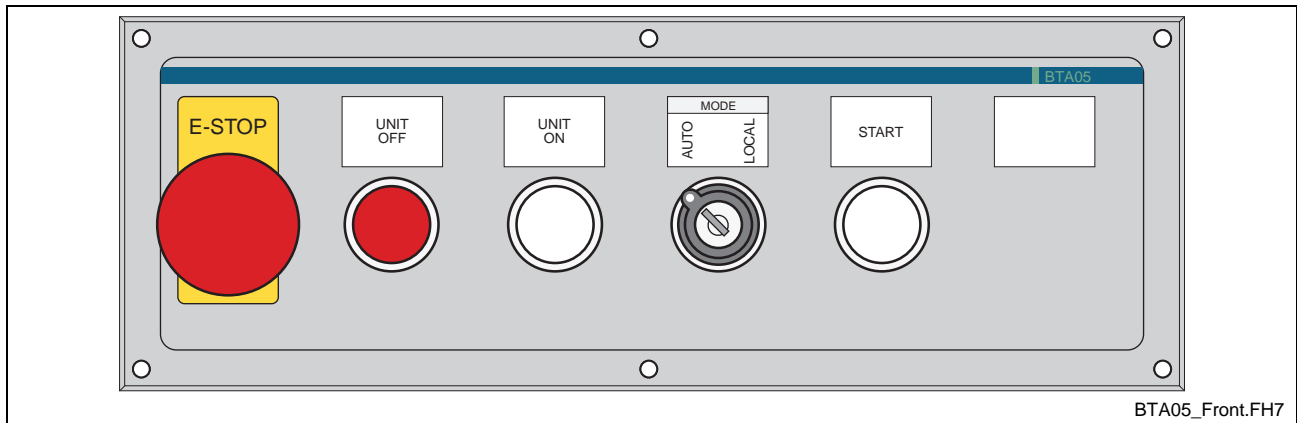

1 System Presentation

1.1 Brief Description

Figure 1-1: Front view of the BTA05.2 unit

The BTA05 unit is a keypad whose appearance and mounting dimension are optimized to match the BTV05 operator panel. It possesses six installation locations. Five out of these six locations are equipped with standard elements.

Insert strips permit the element functions to be annotated.

22.5-mm panel-mounting elements of the ZB2 series from TELEMECANIQUE are used as switching elements. Extensions can be made by the user. The electric wiring must be installed by the user.