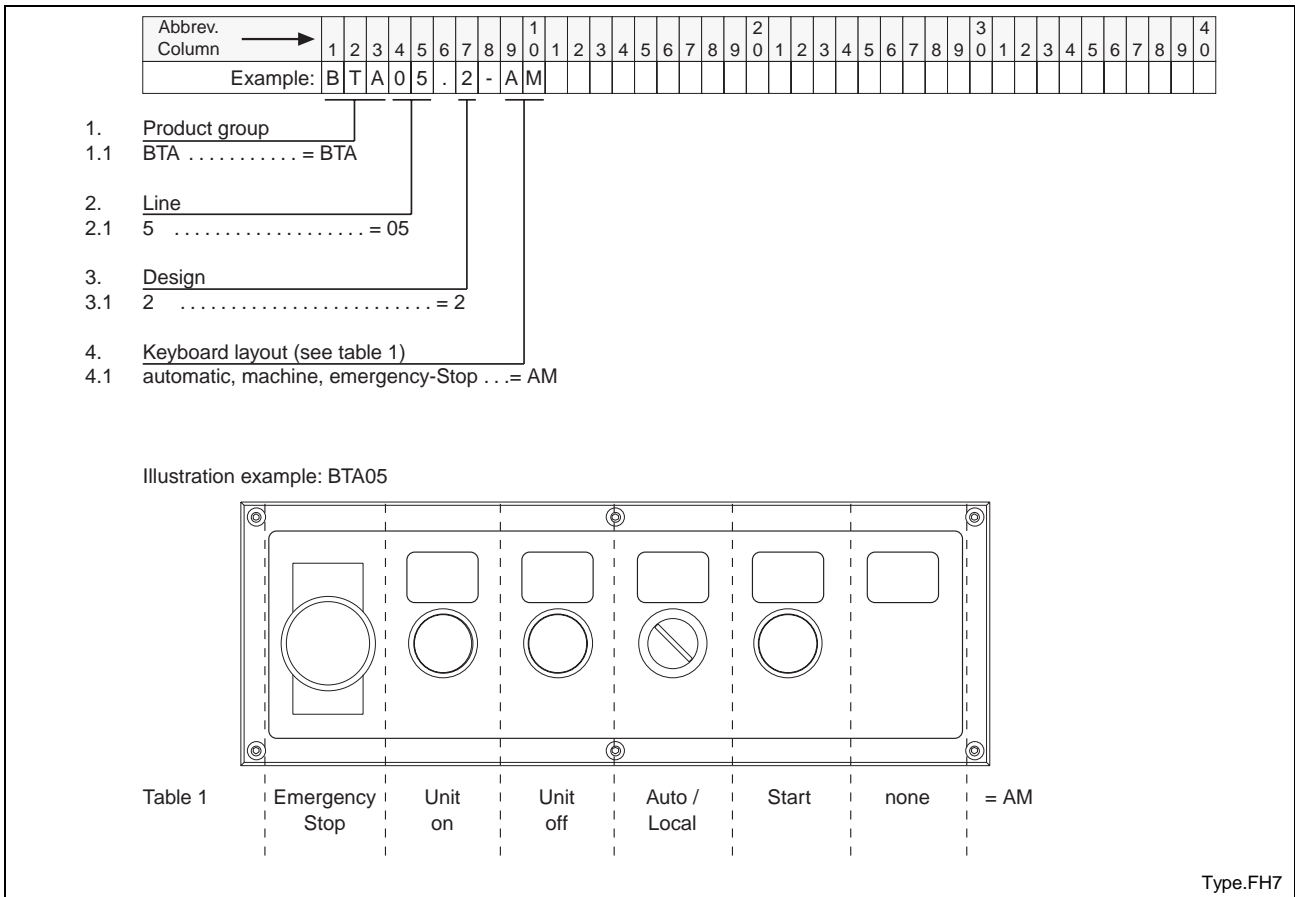

Figure 2-1: Switch configurations of the standard BTA05 unit

3 Dimensions

3.1 Enclosure Dimensions

Figure 3-1: Front panel dimensions

Figure 3-2: Dimensions of the side view

3.2 Mounting Dimensions

Figure 3-3: Mounting dimensions

4 Ordering Information

4.1 Type Code

Figure 4-1: Type code BTA5.2

5 Abbildungsverzeichnis

Figure 1-1: Front view of the BTA05.2 unit 1-1

Figure 2-1: Switch configurations of the standard BTA05 unit 2-1

Figure 3-1: Front panel dimensions 3-1

Figure 3-2: Dimensions of the side view 3-1

Figure 3-3: Mounting dimensions 3-2

Figure 4-1: Type code BTA5.2 4-1

6 Index

B

BTV05 1-1

D

Dimensions of the side view 3-1