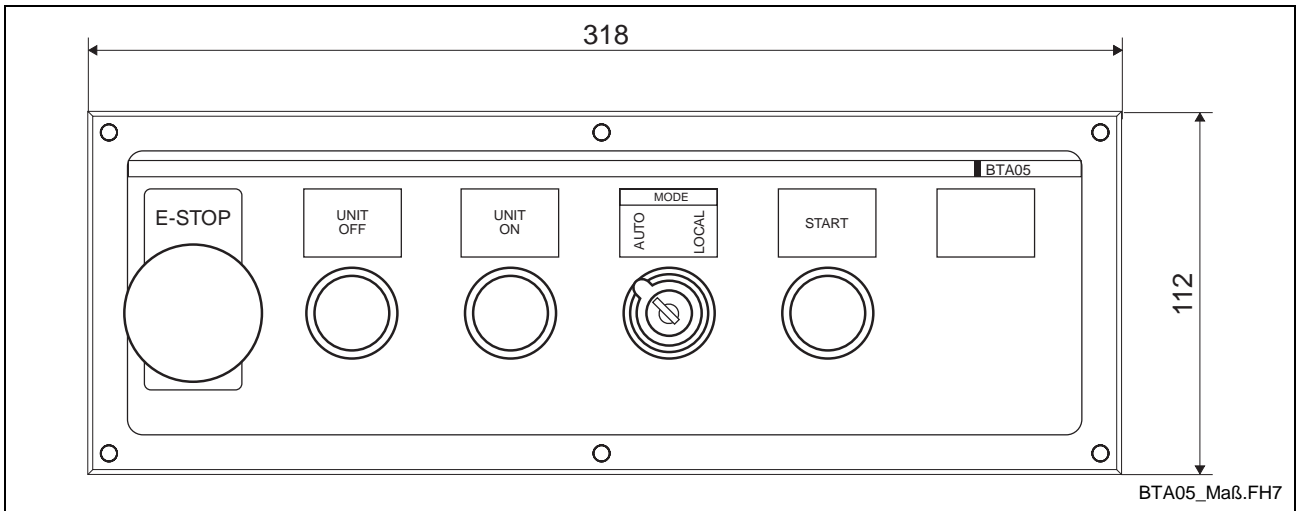

Figure 2-1: Switch configurations of the standard BTA05 unit

3 Dimensions

3.1 Enclosure Dimensions

Figure 3-1: Front panel dimensions

Figure 3-2: Dimensions of the side view

3.2 Mounting Dimensions

Figure 3-3: Mounting dimensions

4 Ordering Information

4.1 Type Code

Figure 4-1: Type code BTA5.2

5 Abbildungsverzeichnis

Figure 1-1: Front view of the BTA05.2 unit 1-1

Figure 2-1: Switch configurations of the standard BTA05 unit 2-1

Figure 3-1: Front panel dimensions 3-1