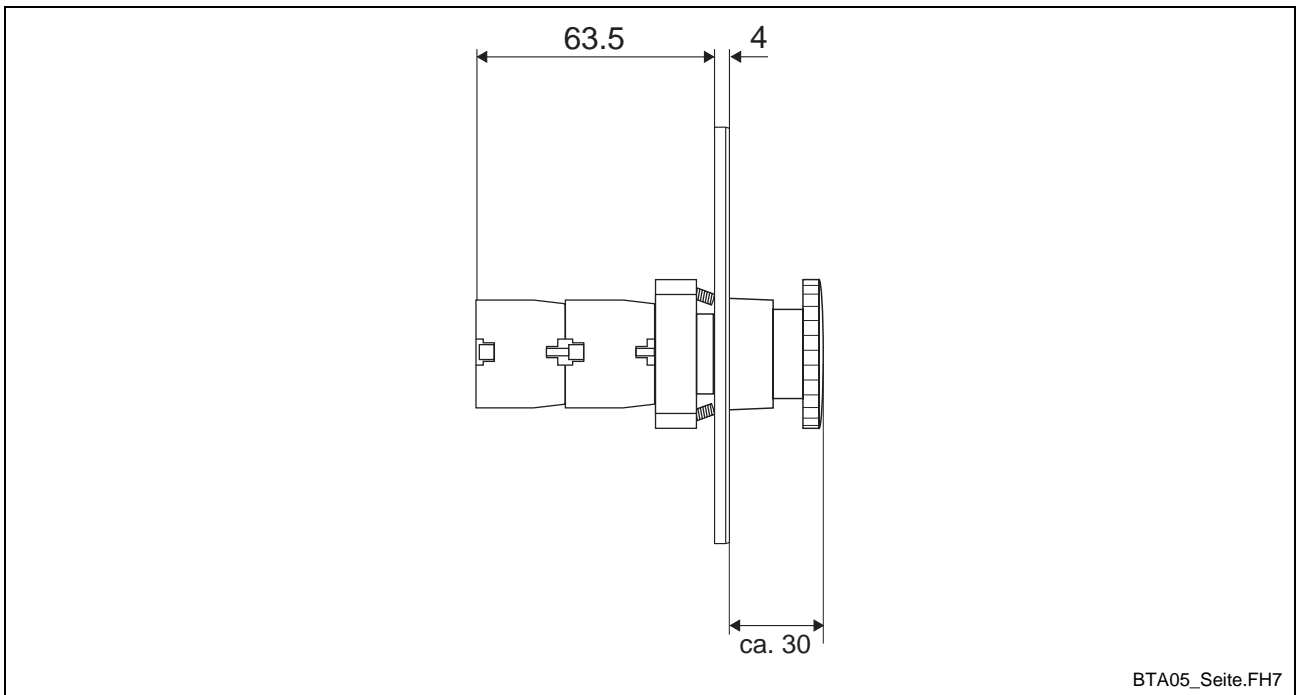

Figure 2-1: Switch configurations of the standard BTA05 unit

3 Dimensions

3.1 Enclosure Dimensions

Figure 3-1: Front panel dimensions

Figure 3-2: Dimensions of the side view

3.2 Mounting Dimensions

Figure 3-3: Mounting dimensions